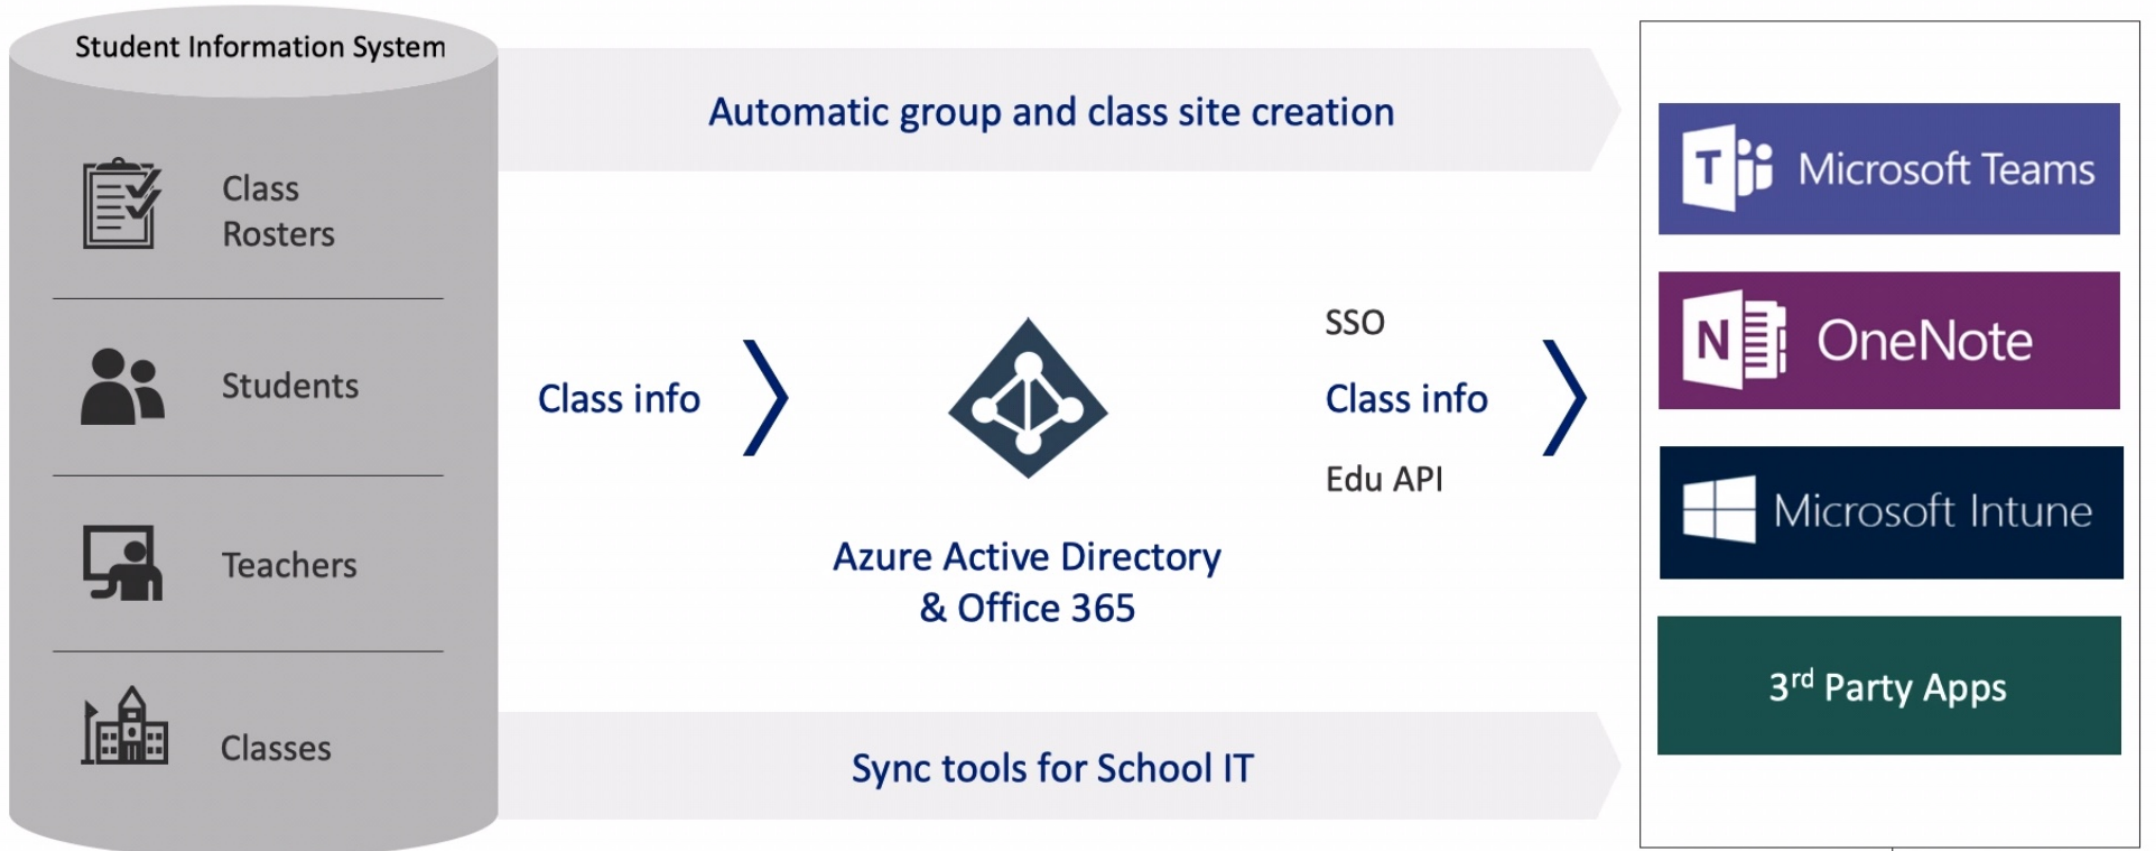

School Data Sync

Powering an Education Aware Platform