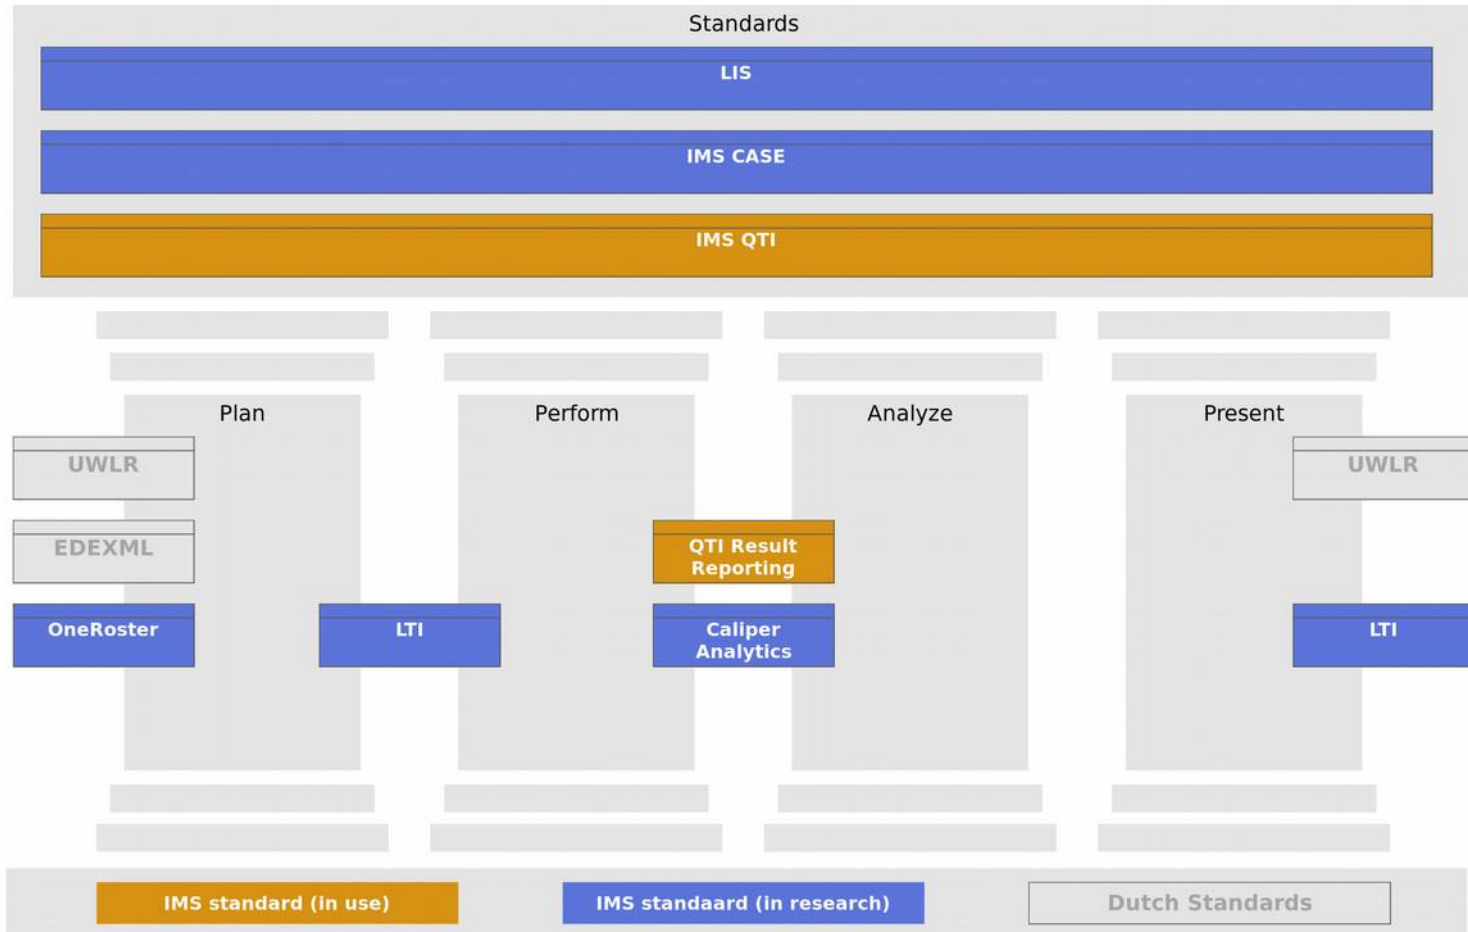

THE USE OF IMS STANDARDS