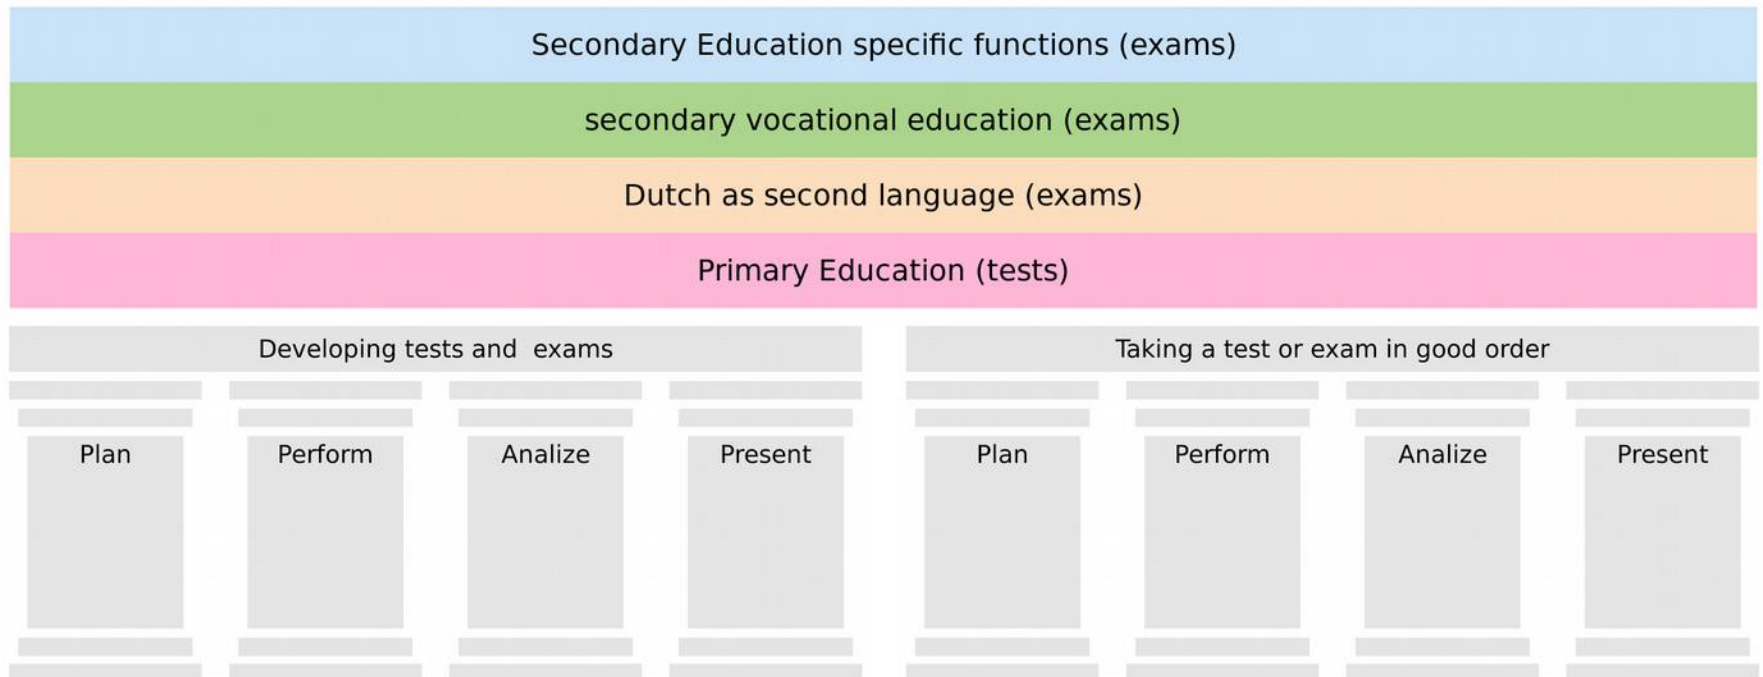

Enterprise Architect

**College voor Toetsen
en Examens**

Dutch Exam Board

Responsible for the
national tests & exams
in the Netherlands

Located in **Utrecht**

Netherlands

OUR STAKEHOLDERS AND MAIN VALUE CHAINS